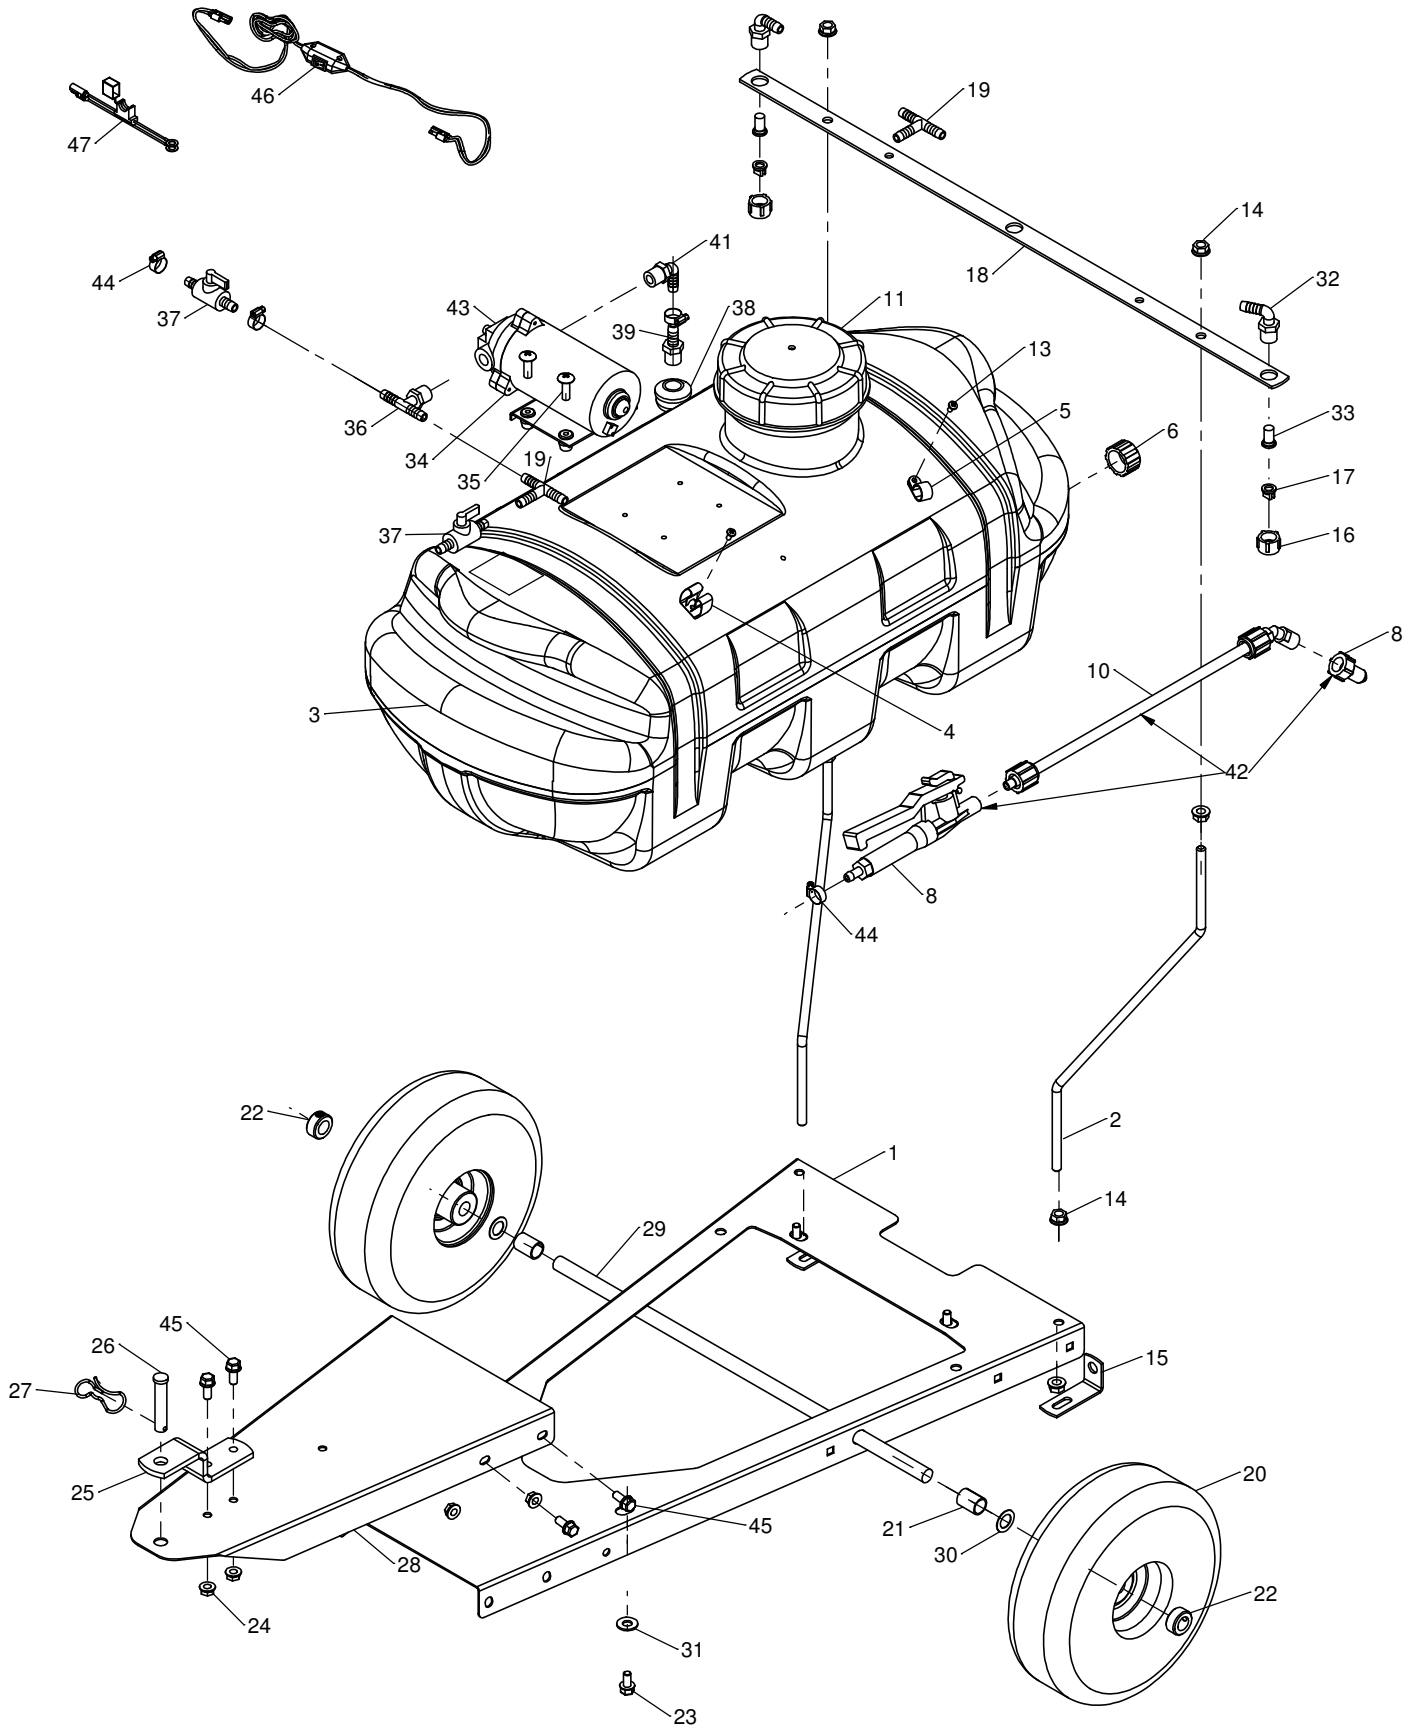

15 Gallon Tow Behind Sprayer LP19478

PIN Prefixes:	Model Number	Description	PIN Prefix
	LP19478	15Gal Tow Behind Sprayer	

ITEM #	DESCRIPTION	PART #	QTY.
1	Sprayer Frame - Tow	ST43508	1
2	Boom Support Rod	ST43532	2
3	Tank 15 Gallon	ST43173	1
4	Holder for Spray Wand	ST43287	1
5	Hose Holder 3/8"	ST43191	1
6	Drain Cap	ST43516	1
8	Spraywand Valve	ST43124	1
8	Spray Wand Brass Tip	ST43514	1
10	Spray Wand Extension	ST43515	1
11	Tank Lid 6"	ST43175	1
13	#10-24 x 3/8" Truss Head	ST65000	2
14	3/8 Flange Nut	ST65012	8
15	Tank / Parking Support	ST43244	2
16	Tip Fiting Cap Nut	ST43012	2
17	Spray Tip, 11008EVS	ST43466	2
18	Boom	ST43169	1
19	3/8 Barbed, TEE	ST43013	2
20	Wheel-Tire 10"	ST43510	2
21	5/8 x 1 Axle Spacer	ST43155	2
22	5/8 Locking Collar	ST43156	2
23	5/16 x 5/8 Flange Bolt	ST65011	4
24	5/16 Flange Nut	ST65008	6
25	Hitch Clevis	ST43233	1
26	Hitch Pin	ST43468	1
27	Bowtie Clip, Large	ST43623	1
28	Hitch Triangle - Tow	ST43585	1
29	Axle 5/8"	ST43243	1
30	5/8 Shim Washer	ST65075	2
31	3/8 Flat Washer	ST65003	4
32	3/8" Elbow Fitting w/Nut	ST43011	2
33	Spray Tip Screen	ST43016	2
34	Pump 2.2 GPM 100 PSI	ST43918	1
35	#10-24 x 1" Truss Head	ST65001	4
36	3/8NPT x 3/8Barbed, TEE	ST43235	1
37	3/8 Barbed, In-line Valve	ST43014	2
38	Sump Strainer 3/8"	ST43258	1
39	3/8" Straight Barbed Fitting	ST43182	1
41	3/8NPT x 3/8 Barbed, Elbow	ST43183	1

ITEM #	DESCRIPTION	PART #	QTY.
42	Spray Wand w/ Tip	ST43238	1
43	Pump Head, Replacement	ST43921	1
44	1/2" Hose Clamp, Screw Type	ST43652	5
45	5/16 x 3/4 Flange Bolt	ST65007	6
46	Wire Harness Switch	ST43472	1
47	Wire Harness Battery	ST43483	1
-	Label, John Deere Logo	ST43487	1
-	Label, Caution (English)	ST43488	1
-	Label, Caution (French)	ST43177	1
-	Label, 15 Gallon	ST43489	1